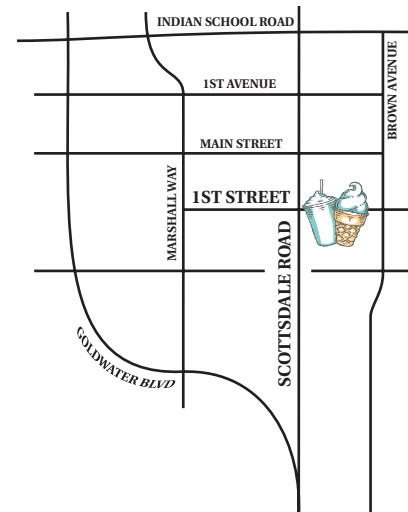

TO GO MENU

SHAKESANDCONES.COM

7215 E. 1ST STREET SCOTTSDALE, AZ 85251

480-945-0707

stay in touch and find us online @shakesandcones